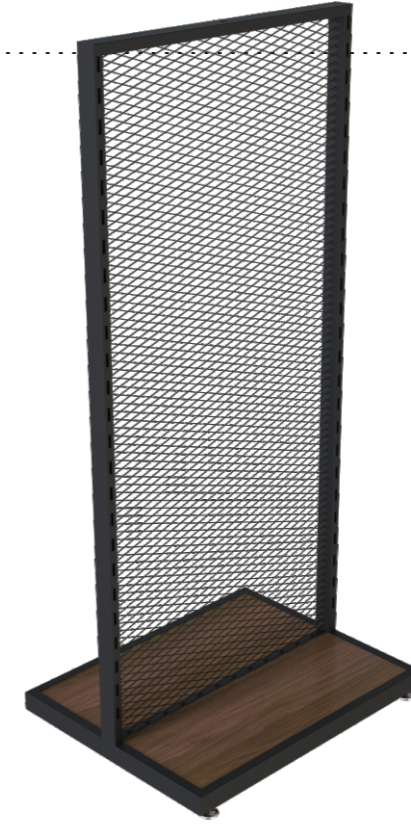

shopline
SHOPFITTING

SHL601

- 1x Base Frame
- 1x Slotted U-Upright
- 2x M8x45mm Socket Head Bolt
- 8x Self Tapping Screw

- 2x 18mm MDF Base

shopline
SHOPFITTING

Cevizođlu Mađazacılık San. ve Tic. A.Ş.
Ömerli Mah. Ilgaz Sk. No:12 PK:34555
Hadımköy / Arnavutköy / İstanbul / Türkiye