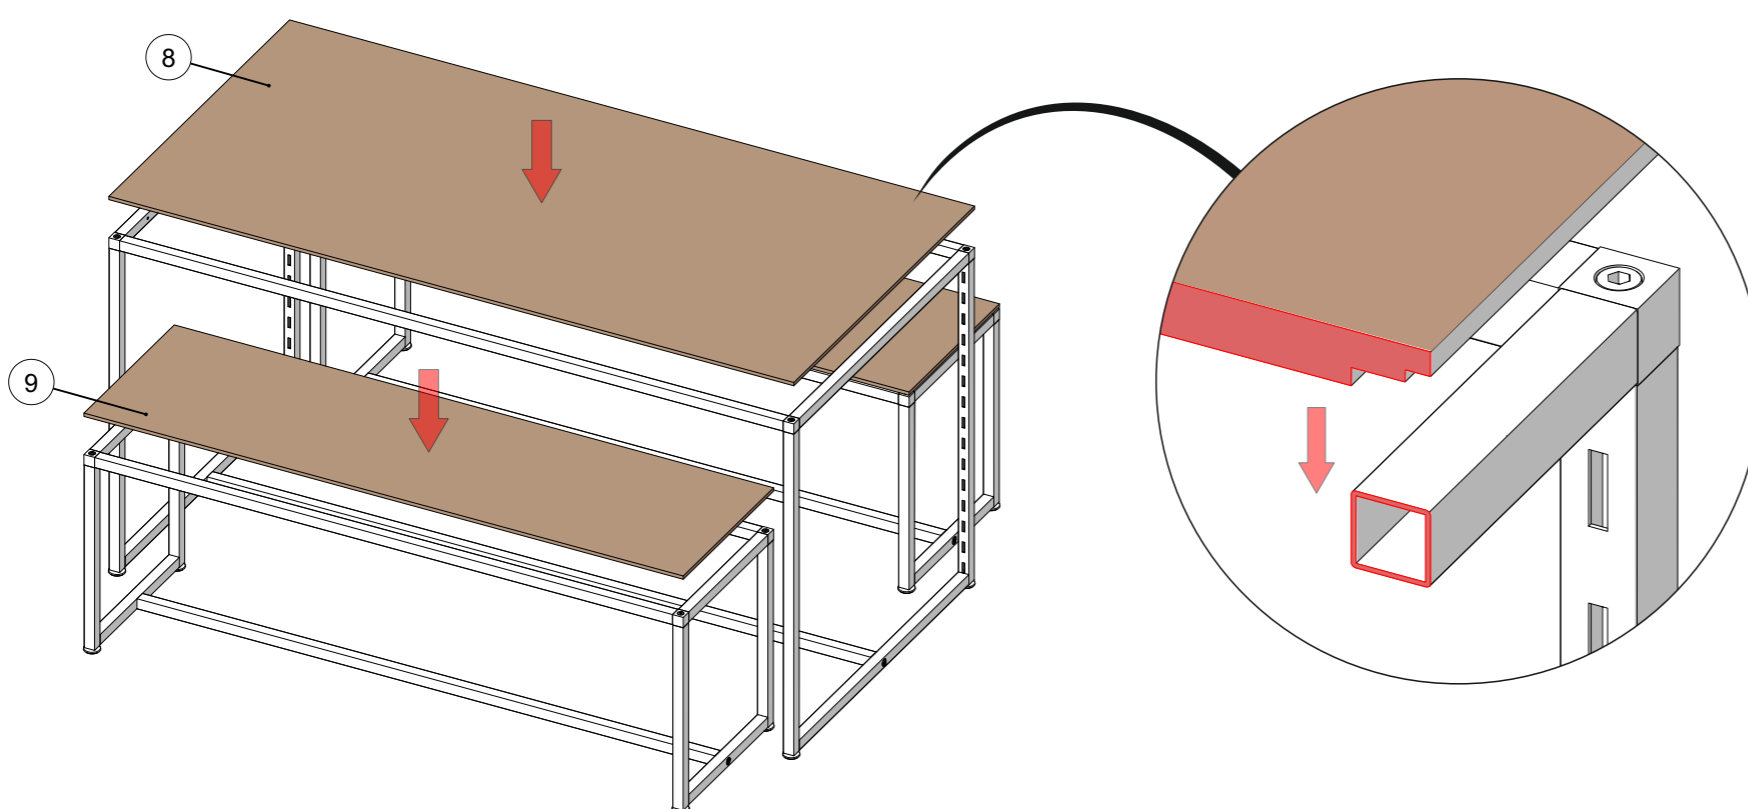

for more info

No	Description	Qty.	Pack
1	Top Frame	1	1
2	Slotted U-Upright	2	1
3	Base Connector	1	1
4	Top Frame - Small	2	1
5	Slotted U-Upright - Small	4	1
6	Base Connector - Small	2	1
7	M8x45mm Socket Head Bolt	18	1
8	18mm MDF Table - Top	1	2
9	18mm MDF Table - Small Top	2	2